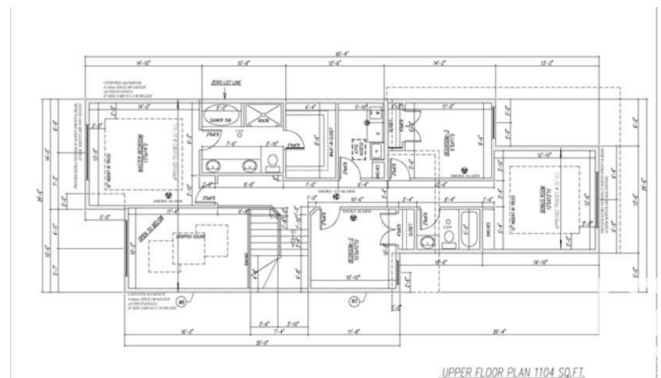

$665,000 - 4 Edgefield Way, St. Albert

MLS® #E4413406

$665,000

3 Bedroom, 3.00 Bathroom, 2,157 sqft

Single Family on 0.00 Acres

Erin Ridge North, St. Albert, AB

Pre-Sale opportunity now available for this gorgeous new construction in Erin Ridge North St. Albert! This home features a main floor den with a full bath, mudroom with bench and hooks, walk-through pantry, beautiful kitchen, dining room, and an open to above living room with HUGE windows. On the second level you have 3 bedrooms with 2 full baths, bonus room with an indented ceiling, and laundry room with a sink. Also includes a side entrance. Other options available. Photos are of a different home.

Built in 2024

Essential Information

MLS® #	E4413406
Price	$665,000
Bedrooms	3
Bathrooms	3.00
Full Baths	3
Square Footage	2,157
Acres	0.00
Year Built	2024
Type	Single Family
Sub-Type	Detached Single Family
Style	2 Storey
Status	Active

Community Information